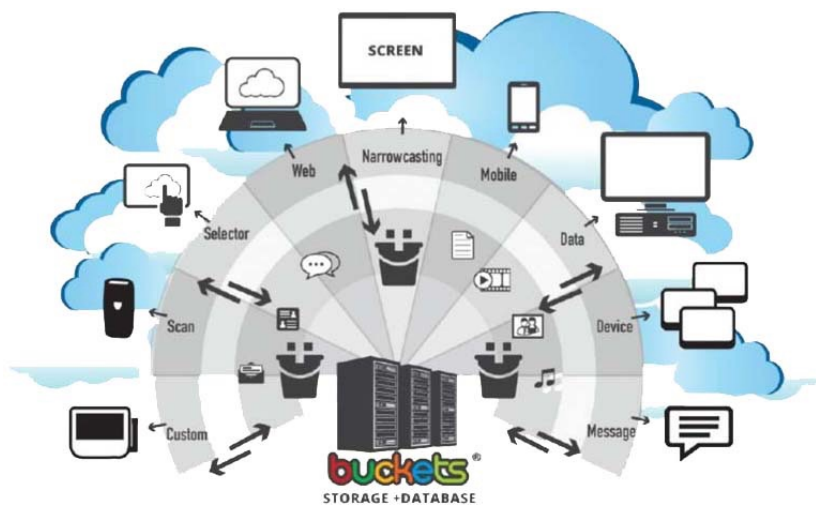

Newland Buckets

'MDM' Software

A cloud based control centre for Newland mobile devices

Buckets 'MDM software is available free of charge with Newland mobile devices.

Buckets offers:

- Device management
- Firewall management
- APK management, including versions
- Device monitoring
- Remote screen shots
- Push messaging to device
- Location - including historic positions
- Reboot/factory reset
- Planned rollout for application updates
- Clone feature
- Configuration for:
 - the scanner/device
 - settings/W-Lan
 - settings/functions

Buckets manages your set of APK's to get the right application to the workforce and manage the application on the device, including:

- APK installation/deinstallation
- Configure Wi`Fi settings
- Configure Bluetooth settings
- Use USB for file transfer
- Updating by geographic location